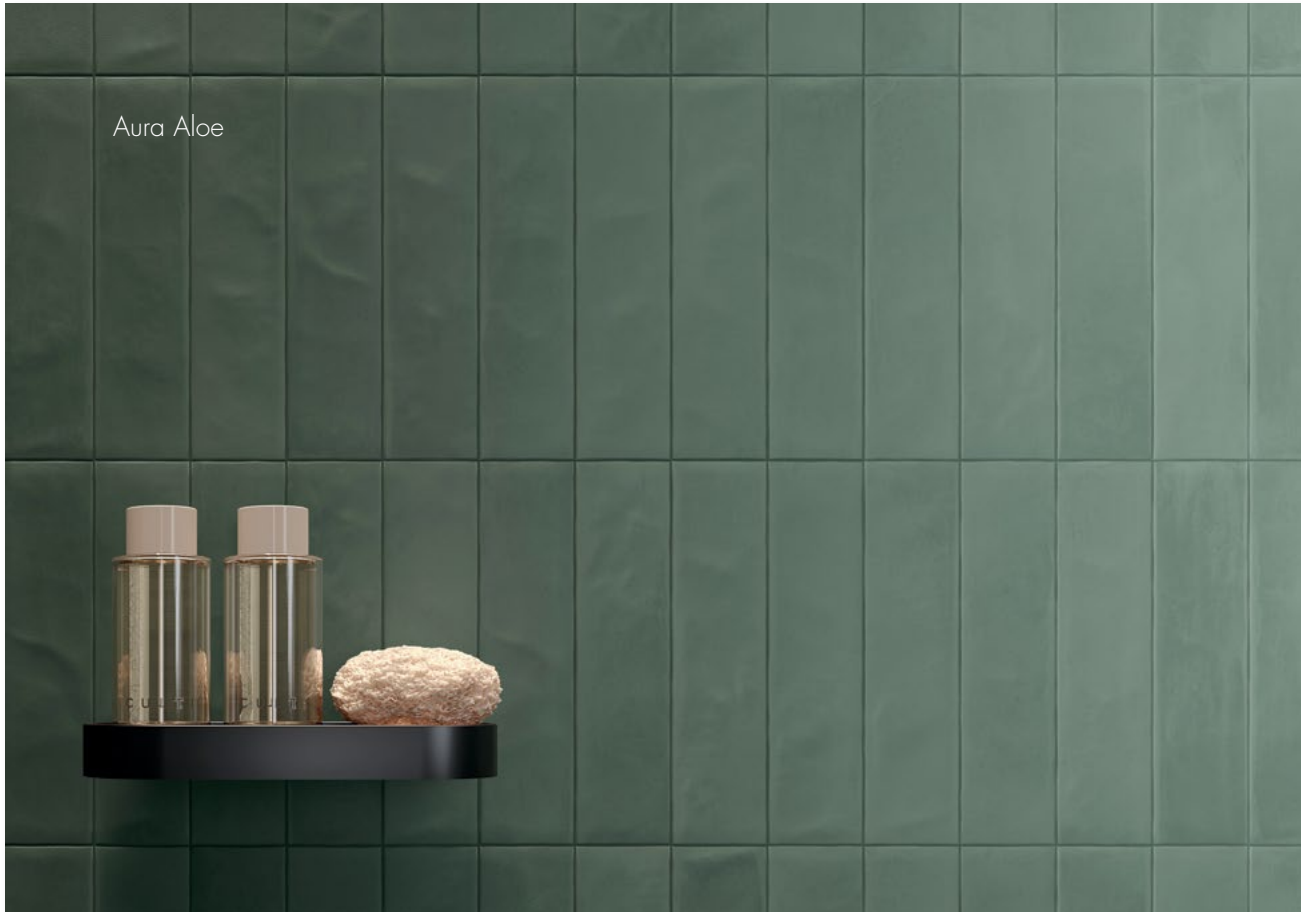

# AURA

METZ®

**METZ AURA** is a versatile collection of subway format wall tiles, available in a considered mix of colour stories, textures and finishes. These durable glazed porcelain tiles allow for flexible design, with 22 colours ranging from understated neutrals to rich jewel tones.