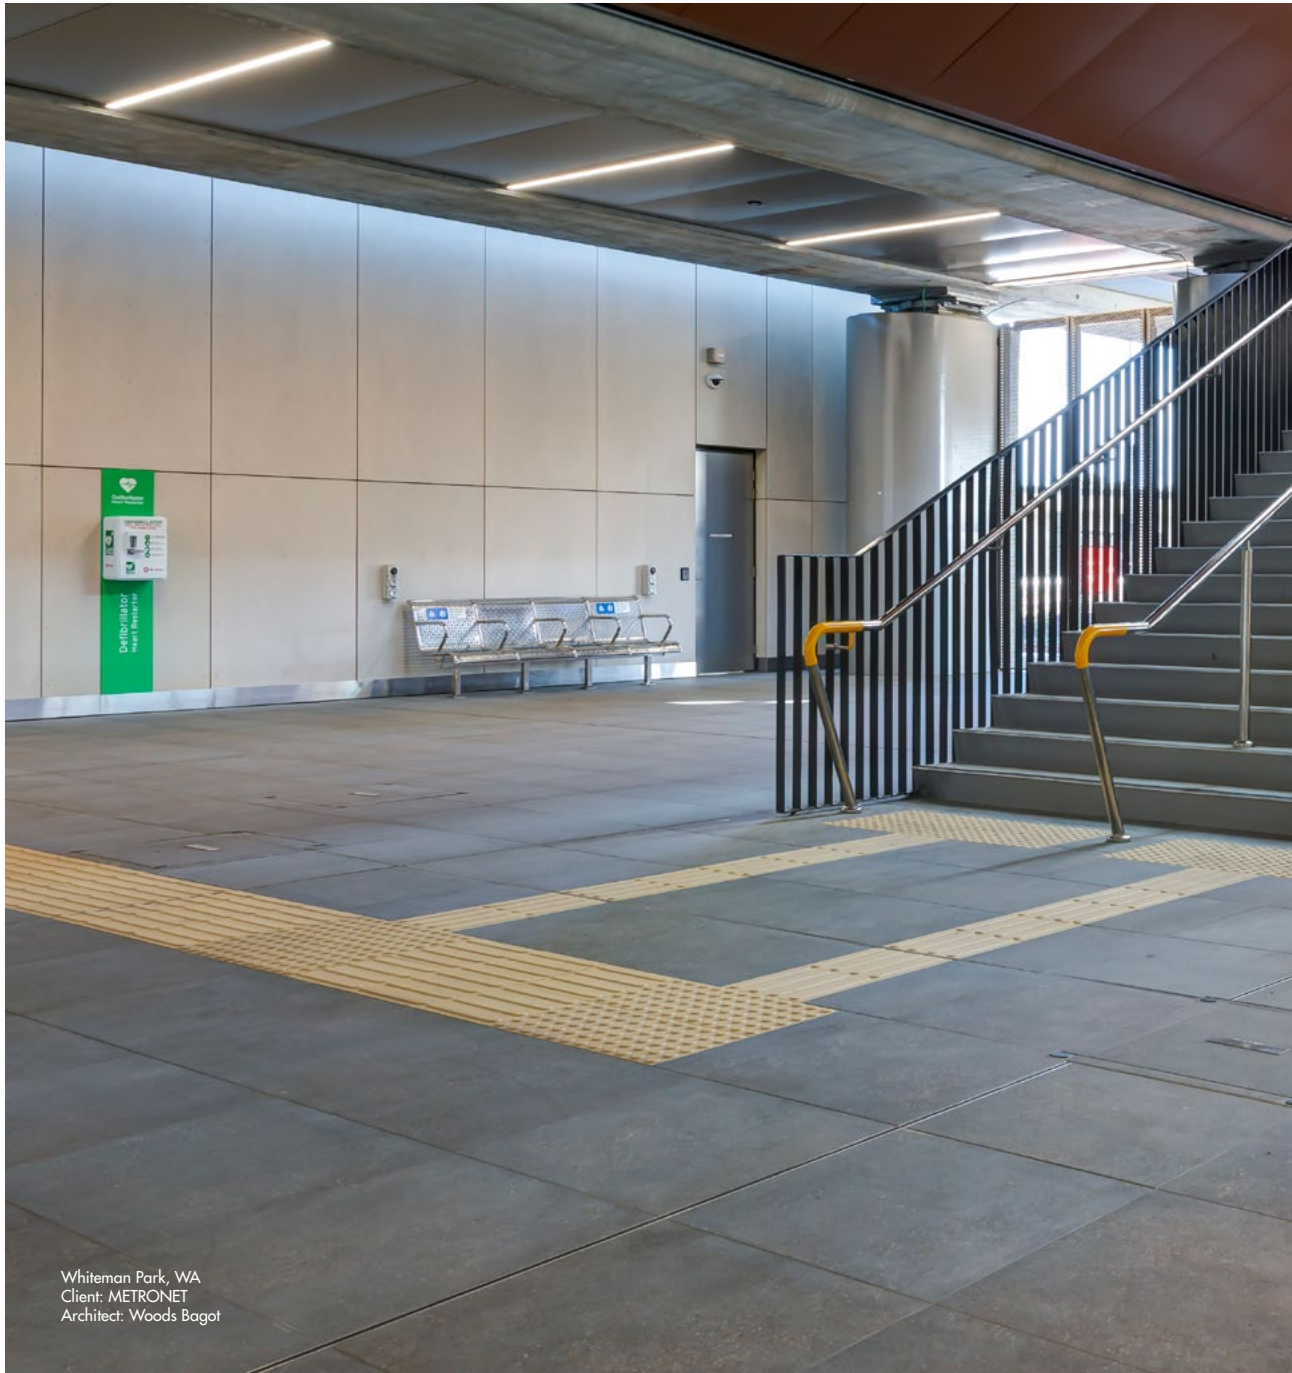

Whiteman Park, WA
Client: METRONET
Architect: Woods Bagot

METZ®

QUALITY EUROPEAN TILES

1300 730 062

metz.au

CONTACT US

All sizes are nominal, please consult Metz for exact dimensions of available stock at time of ordering
Minimum quantities may apply for other than the items shown
Colour reproduction from printing is indicative only - please consult Metz for product samples