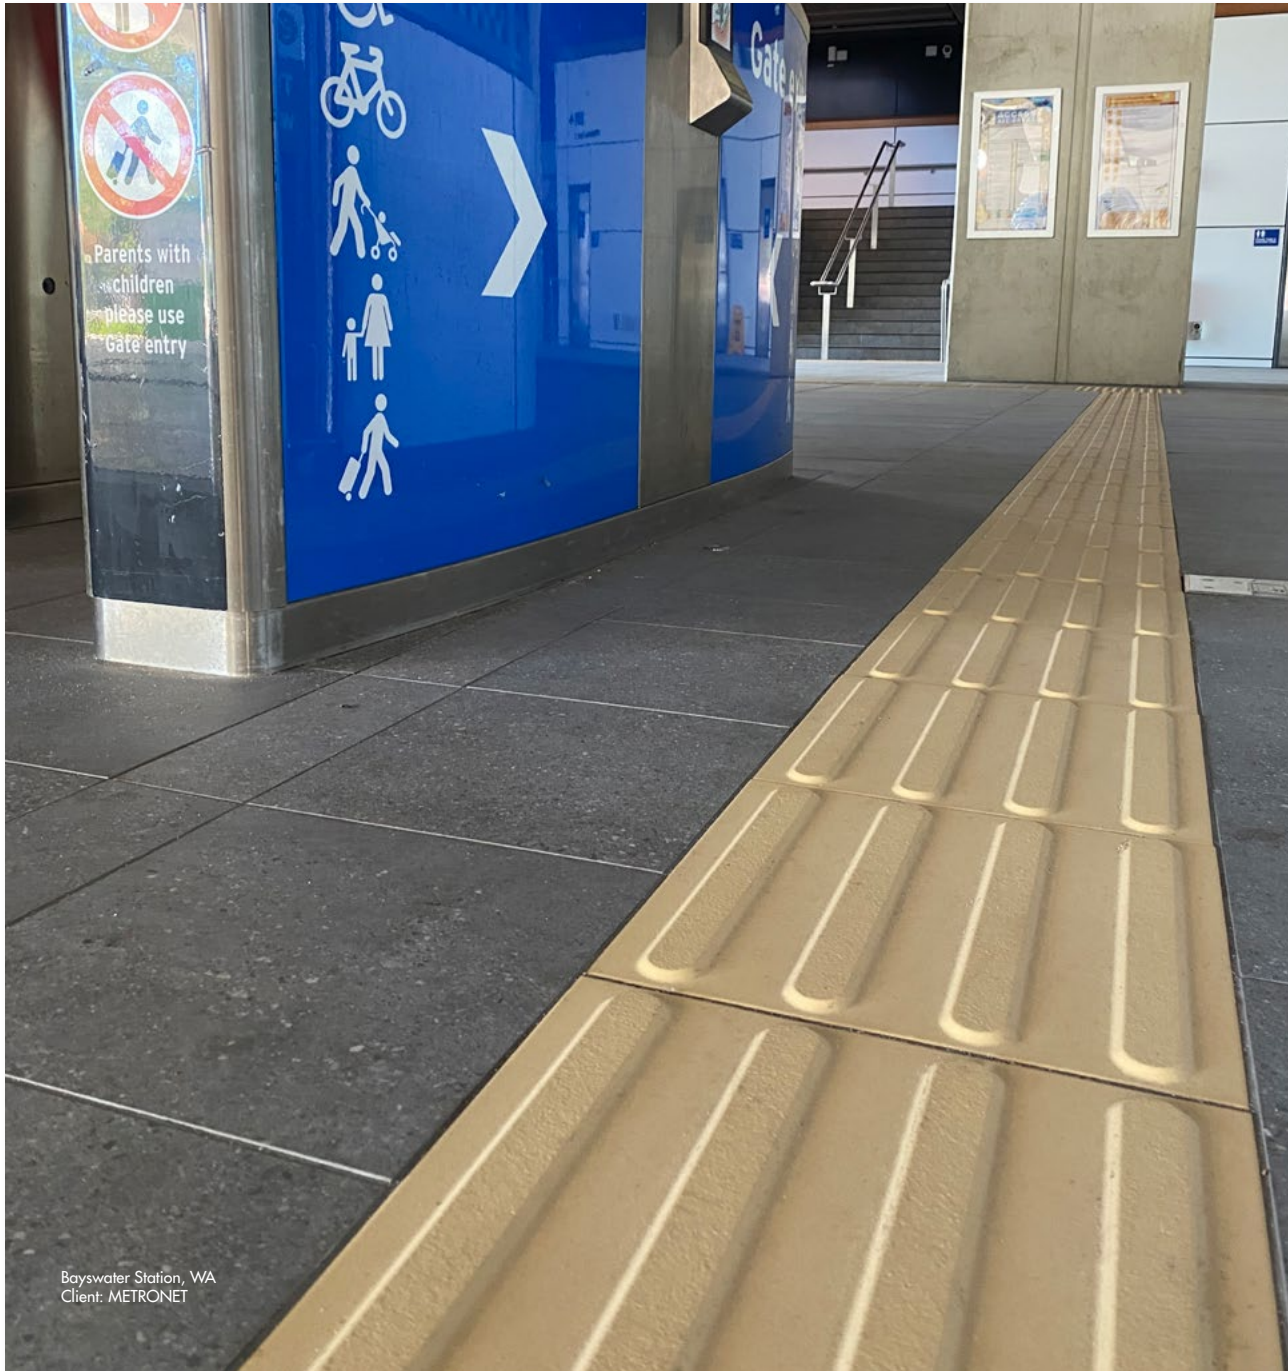

Bayswater Station, WA
Client: METRONET

METZ®

QUALITY EUROPEAN TILES

1300 730 062

metz.au

CONTACT US

All sizes are nominal, please consult Metz for exact dimensions of available stock at time of ordering
Minimum quantities may apply for other than the items shown
Colour reproduction from printing is indicative only - please consult Metz for product samples

REV: 02/25