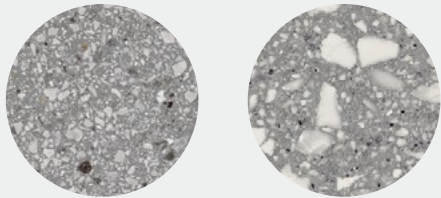

### VARIATION

V2 Slight variation

### ORIGIN

ITALY

 **METZ®**

 QUALITY EUROPEAN TILES

MACINARE BEIGE

MACINARE DARK

MACINARE LIGHT

MACINARE BEIGE SMALL