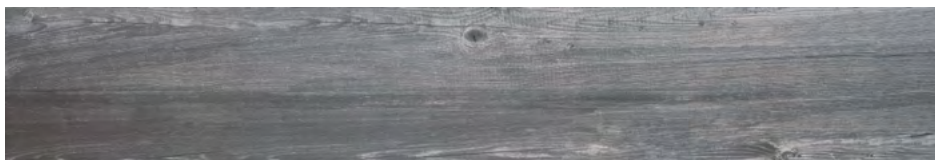

VARIATION

ORIGIN

ITALY

LARCHWOOD GRAIN STRUCTURED

SLIP RESISTANCE // LOW / P3

250 x 1500

Fresh, Natural, Sun, Shade

Grain Structured is a lightly structured P3 finish that emulates the wood grain of natural timber.

 **METZ**®

 QUALITY EUROPEAN TILES

LARCHWOOD FRESH

250 x 1500 Grain Structured P3

LARCHWOOD NATURAL

250 x 1500 Grain Structured P3

LARCHWOOD SUN

250 x 1500 Grain Structured P3